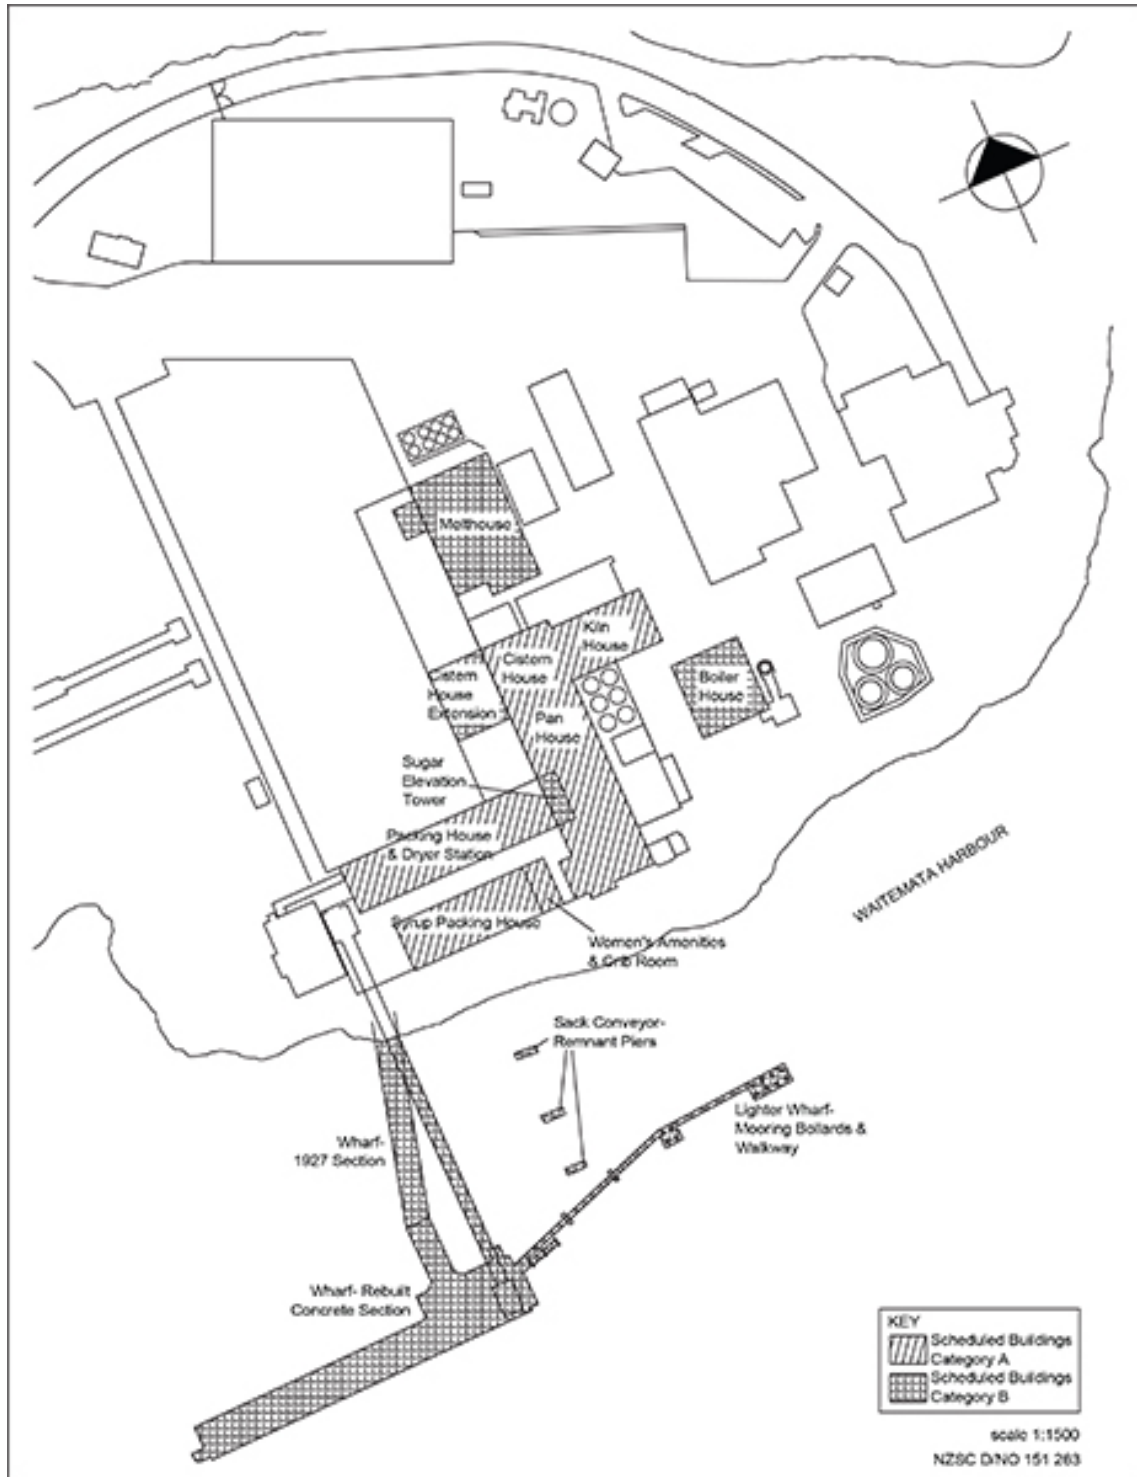

Schedule 14.3 Historic Heritage Place maps

Map 14.3.1 Schedule ID 2083 – Merchant House (Newman Hall)

Map 14.3.2 Schedule ID 1618 – Oakley Hospital Main Building (Ground Floor)

Map 14.3.3 Schedule ID 1618 – Oakley Hospital Main Building (First Floor)

Map 14.3.4 Schedule ID 2589 – Arkell Homestead

Map 14.3.5 Schedule ID 484 – Riverhead Hotel (Forester’s Arms)

Map 14.3.6 Historic Heritage Place UIDs 880 – 892 & 894: Chelsea Sugar Refinery, Chatswood

Map 14.3.7 Schedule ID 1756 - Onehunga Woollen Mills