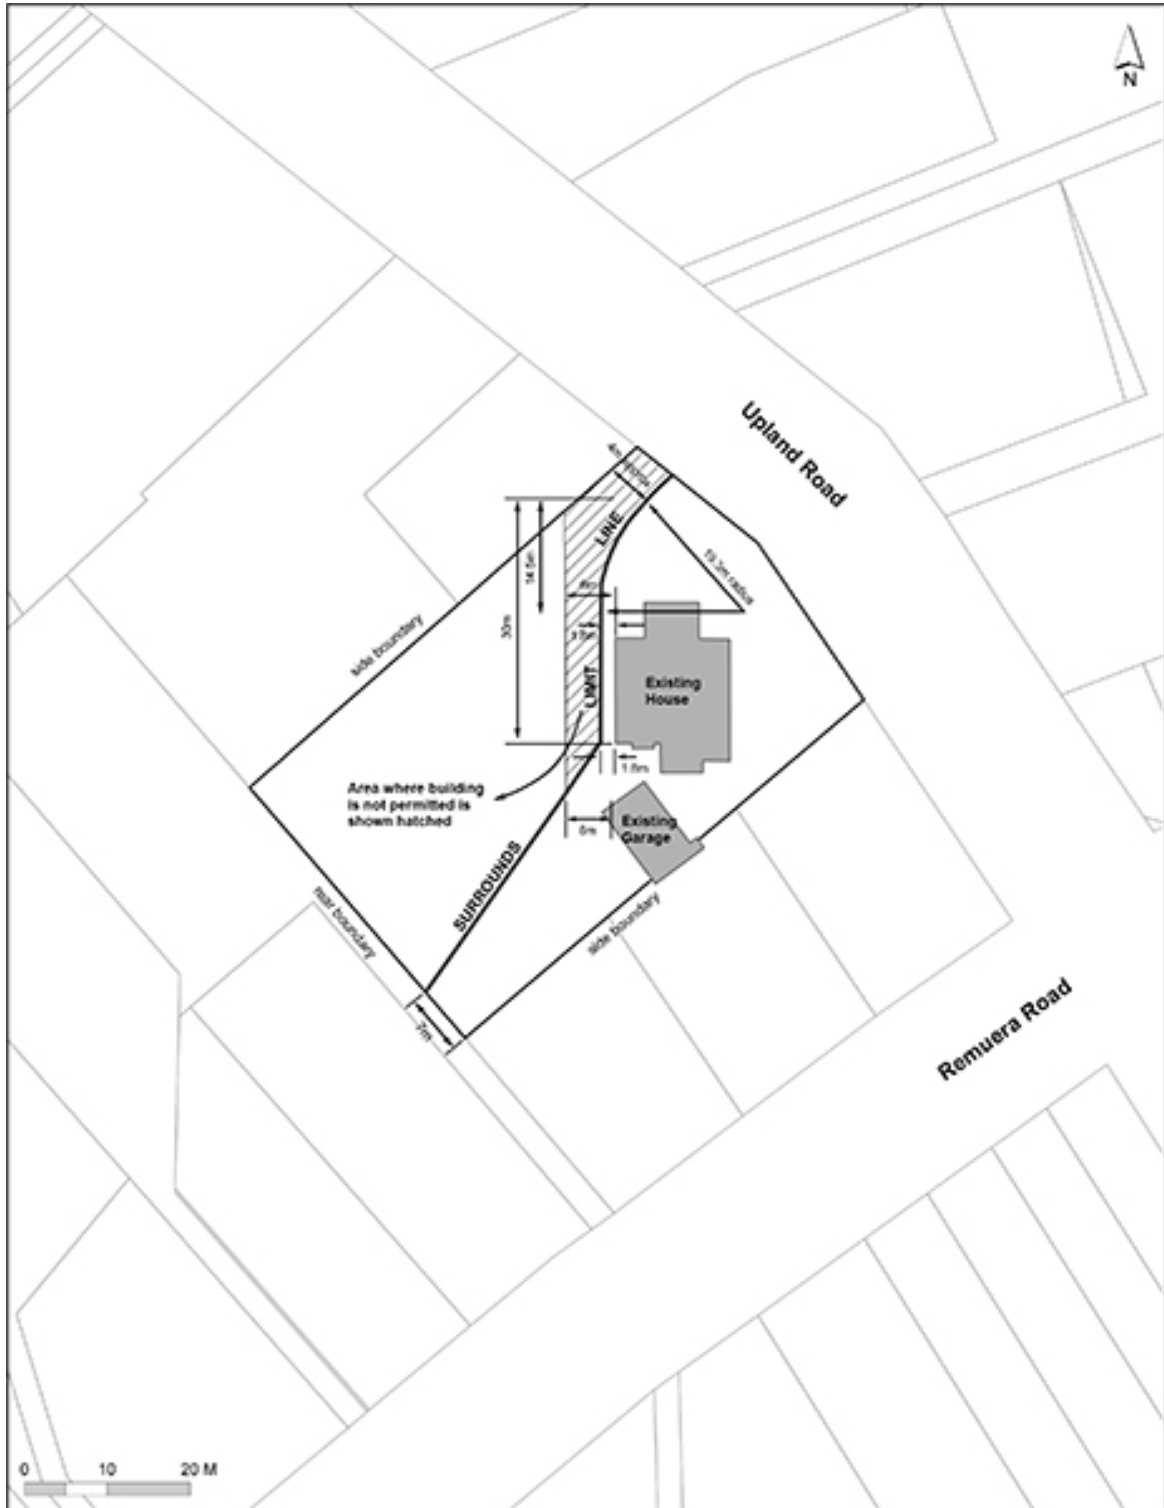

Map 14.3.8 Schedule ID 1894 – Residence, 4 Upland Road, Remuera