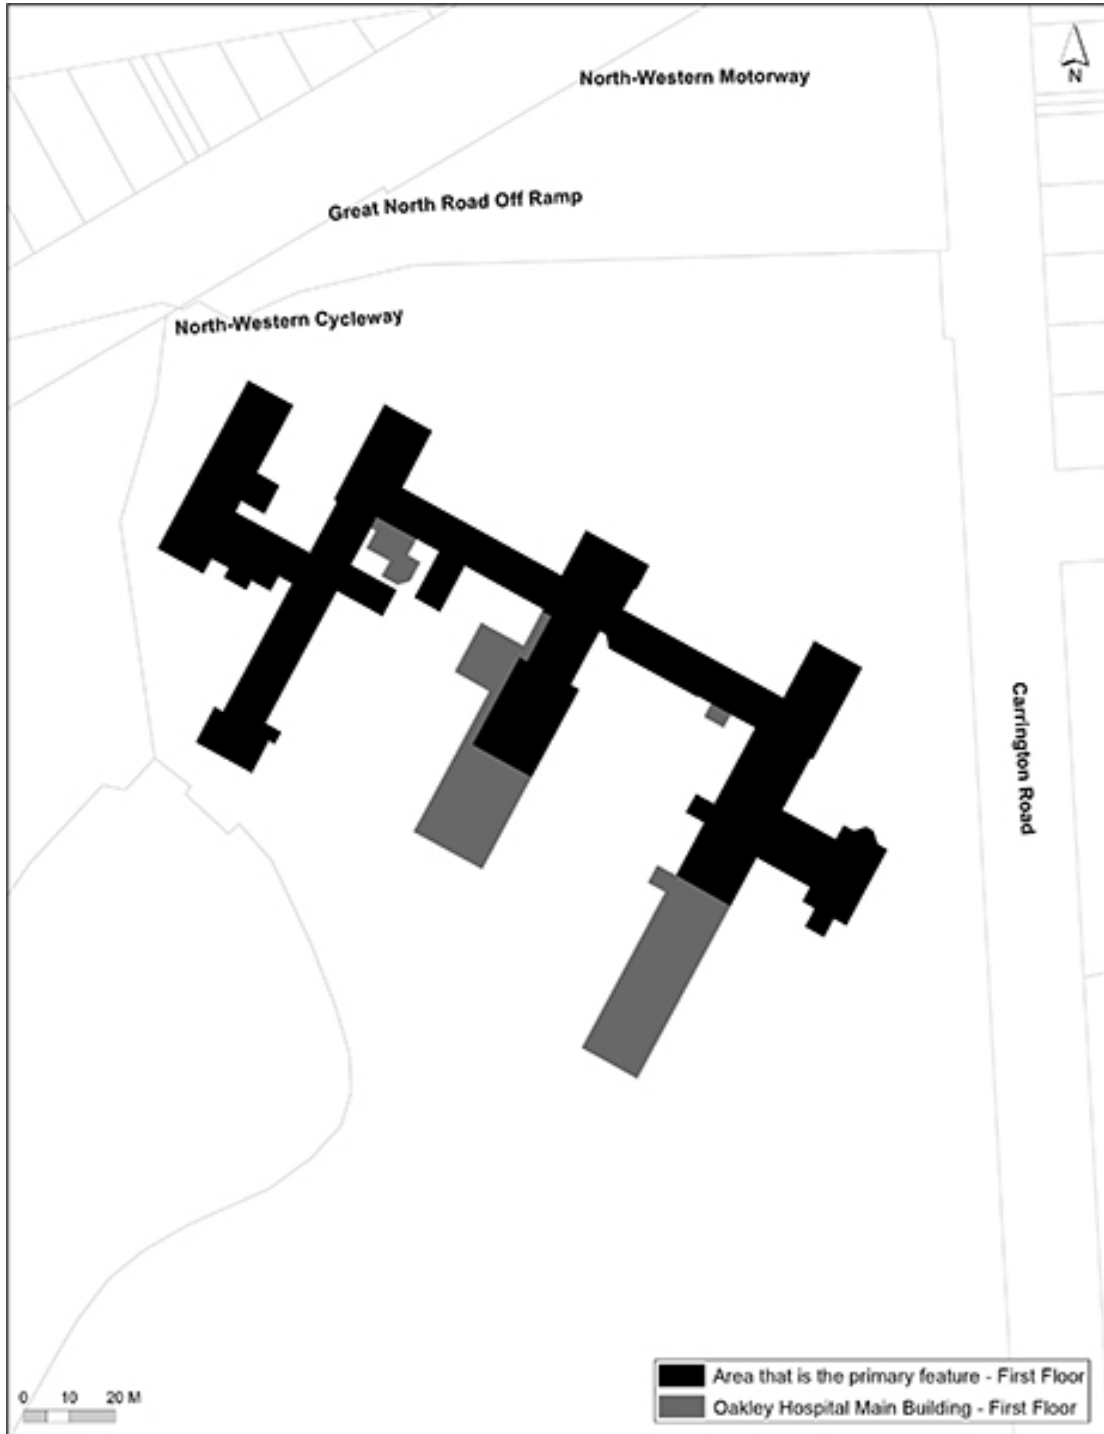

Schedule 14.3 Historic Heritage Place maps

Map 14.3.1 Schedule ID 2083 – Merchant House (Newman Hall)

Map 14.3.2 Schedule ID 1618 – Oakley Hospital Main Building (Ground Floor)

Map 14.3.3 Schedule ID 1618 – Oakley Hospital Main Building (First Floor)

Map 14.3.4 Schedule ID 2589 – Arkell Homestead

Map 14.3.5 Schedule ID 484 – Riverhead Hotel (Forester’s Arms)

Map 14.3.6 Historic Heritage Place UIDs 880 – 892 & 894: Chelsea Sugar Refinery, Chatswood

Map 14.3.7 Schedule ID 1756 - Onehunga Woollen Mills