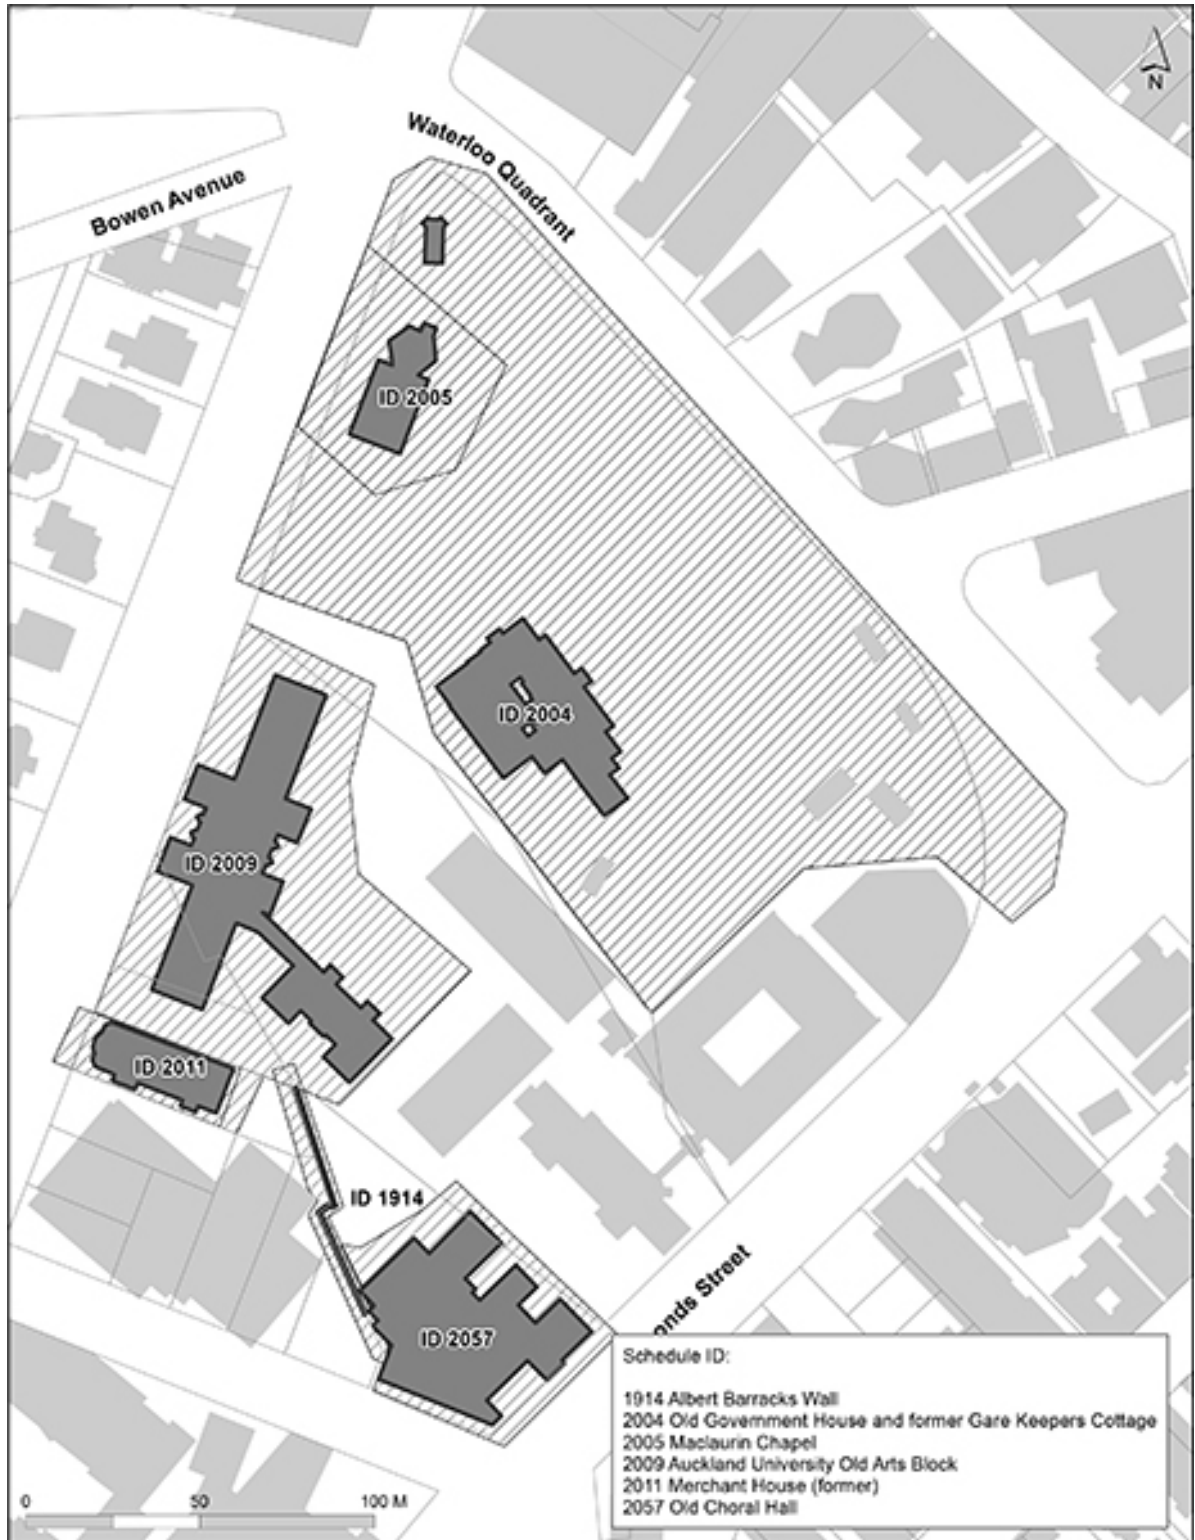

Map 14.3.10 Historic Heritage Places UID 01914, 02001, 02005, 02009, 02011 and 02057: University of Auckland, 16 – 24 Princes Street, Auckland Central