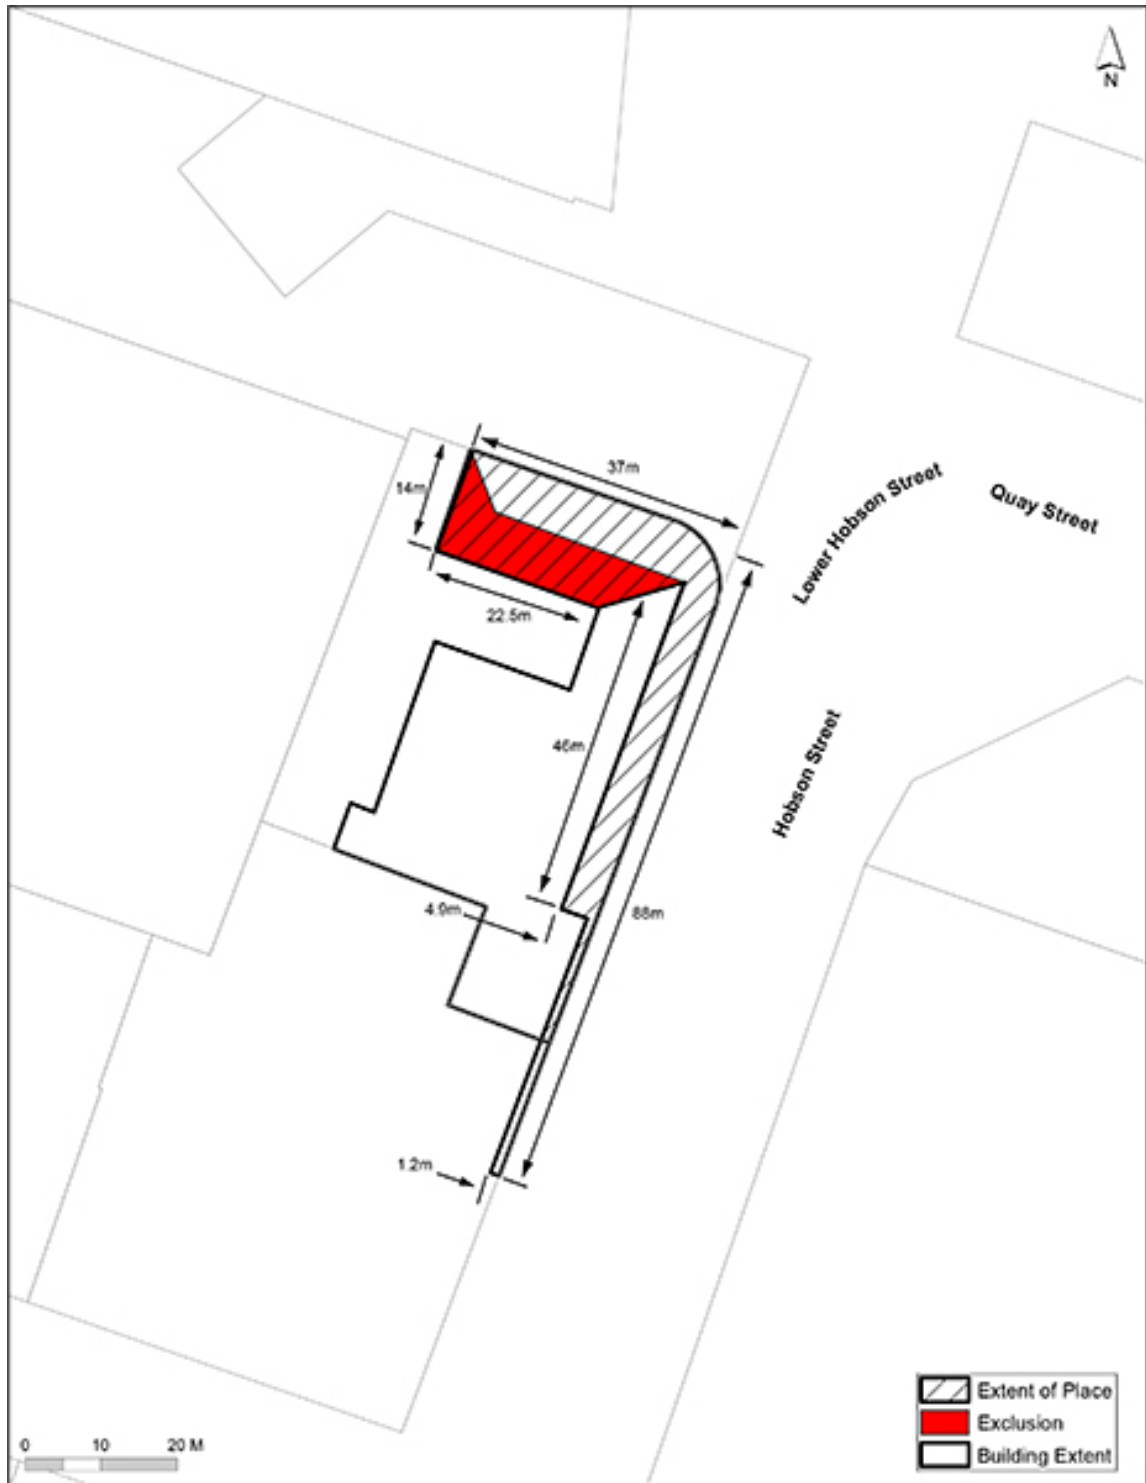

Map 14.3.9 Schedule ID 1969 – Auckland Harbour Board Workshops (former)